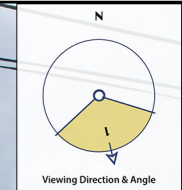

Photomontage